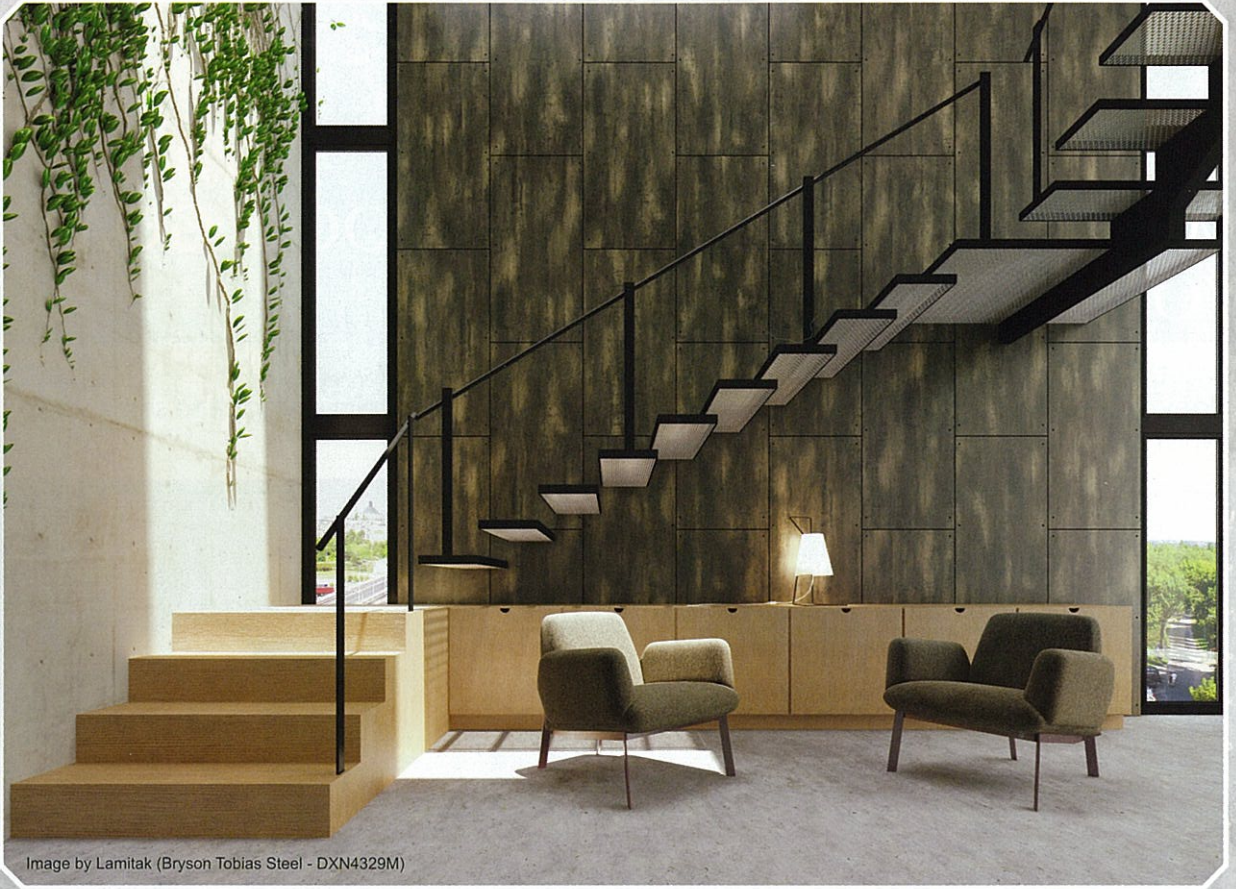

PAGE 38

MYSTERY SHOPPERS

BE OUR **MYSTERY SHOPPER** & WIN CASH REBATE!

Image by Lamitak (Bryson Tobias Steel - DXN4329M)

Tobias Steel in the detail

Seriously smooth Tobias Steel blends the flawlessness of a factory finish with the random beauty of the natural weathering process. Inspired by the tonal composition of Cologne Cathedral's aged metal doors, this intricate steel design features a mesmerising corrosion pattern with colouration effects that seem to develop infinitely before your eyes. A world of detail emerges as you peer into the surface, making this a design that will command attention whether viewed up close or from afar.