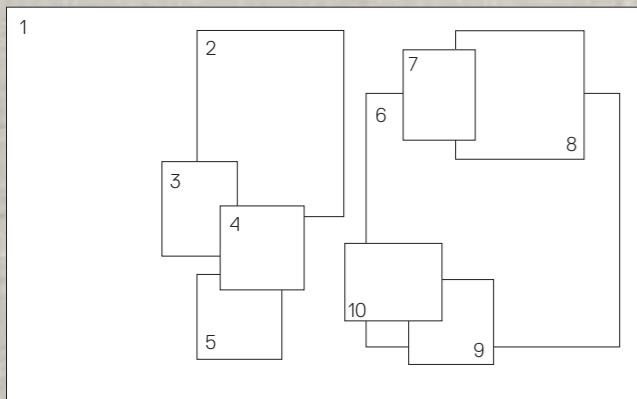

cubees

INDESIGN

INTERIORS ARCHITECTURE DESIGN

Join us

SINGAPORE INDESIGN The Event
 Sep 4 Oct 2014
singaporeindesign.com.sg

THE METICULOUS GEOMETRY OF 212BOX

ARTISTIC EXPRESSION

BE BOLD. BE DIFFERENT. STEP
OUT AND GET CREATIVE WITH
LAMINATES IN BRIGHT HUES AND
STRONG TEXTURES

Photography: Morven Koh Styling: Betty Wong
Colour may vary from actual products

A large, black-outlined geometric shape is centered on the page. It is a complex polygon with seven vertices, resembling a stylized letter 'K' or a three-dimensional structure. The background of the entire page is a repeating herringbone pattern in a light grey color.